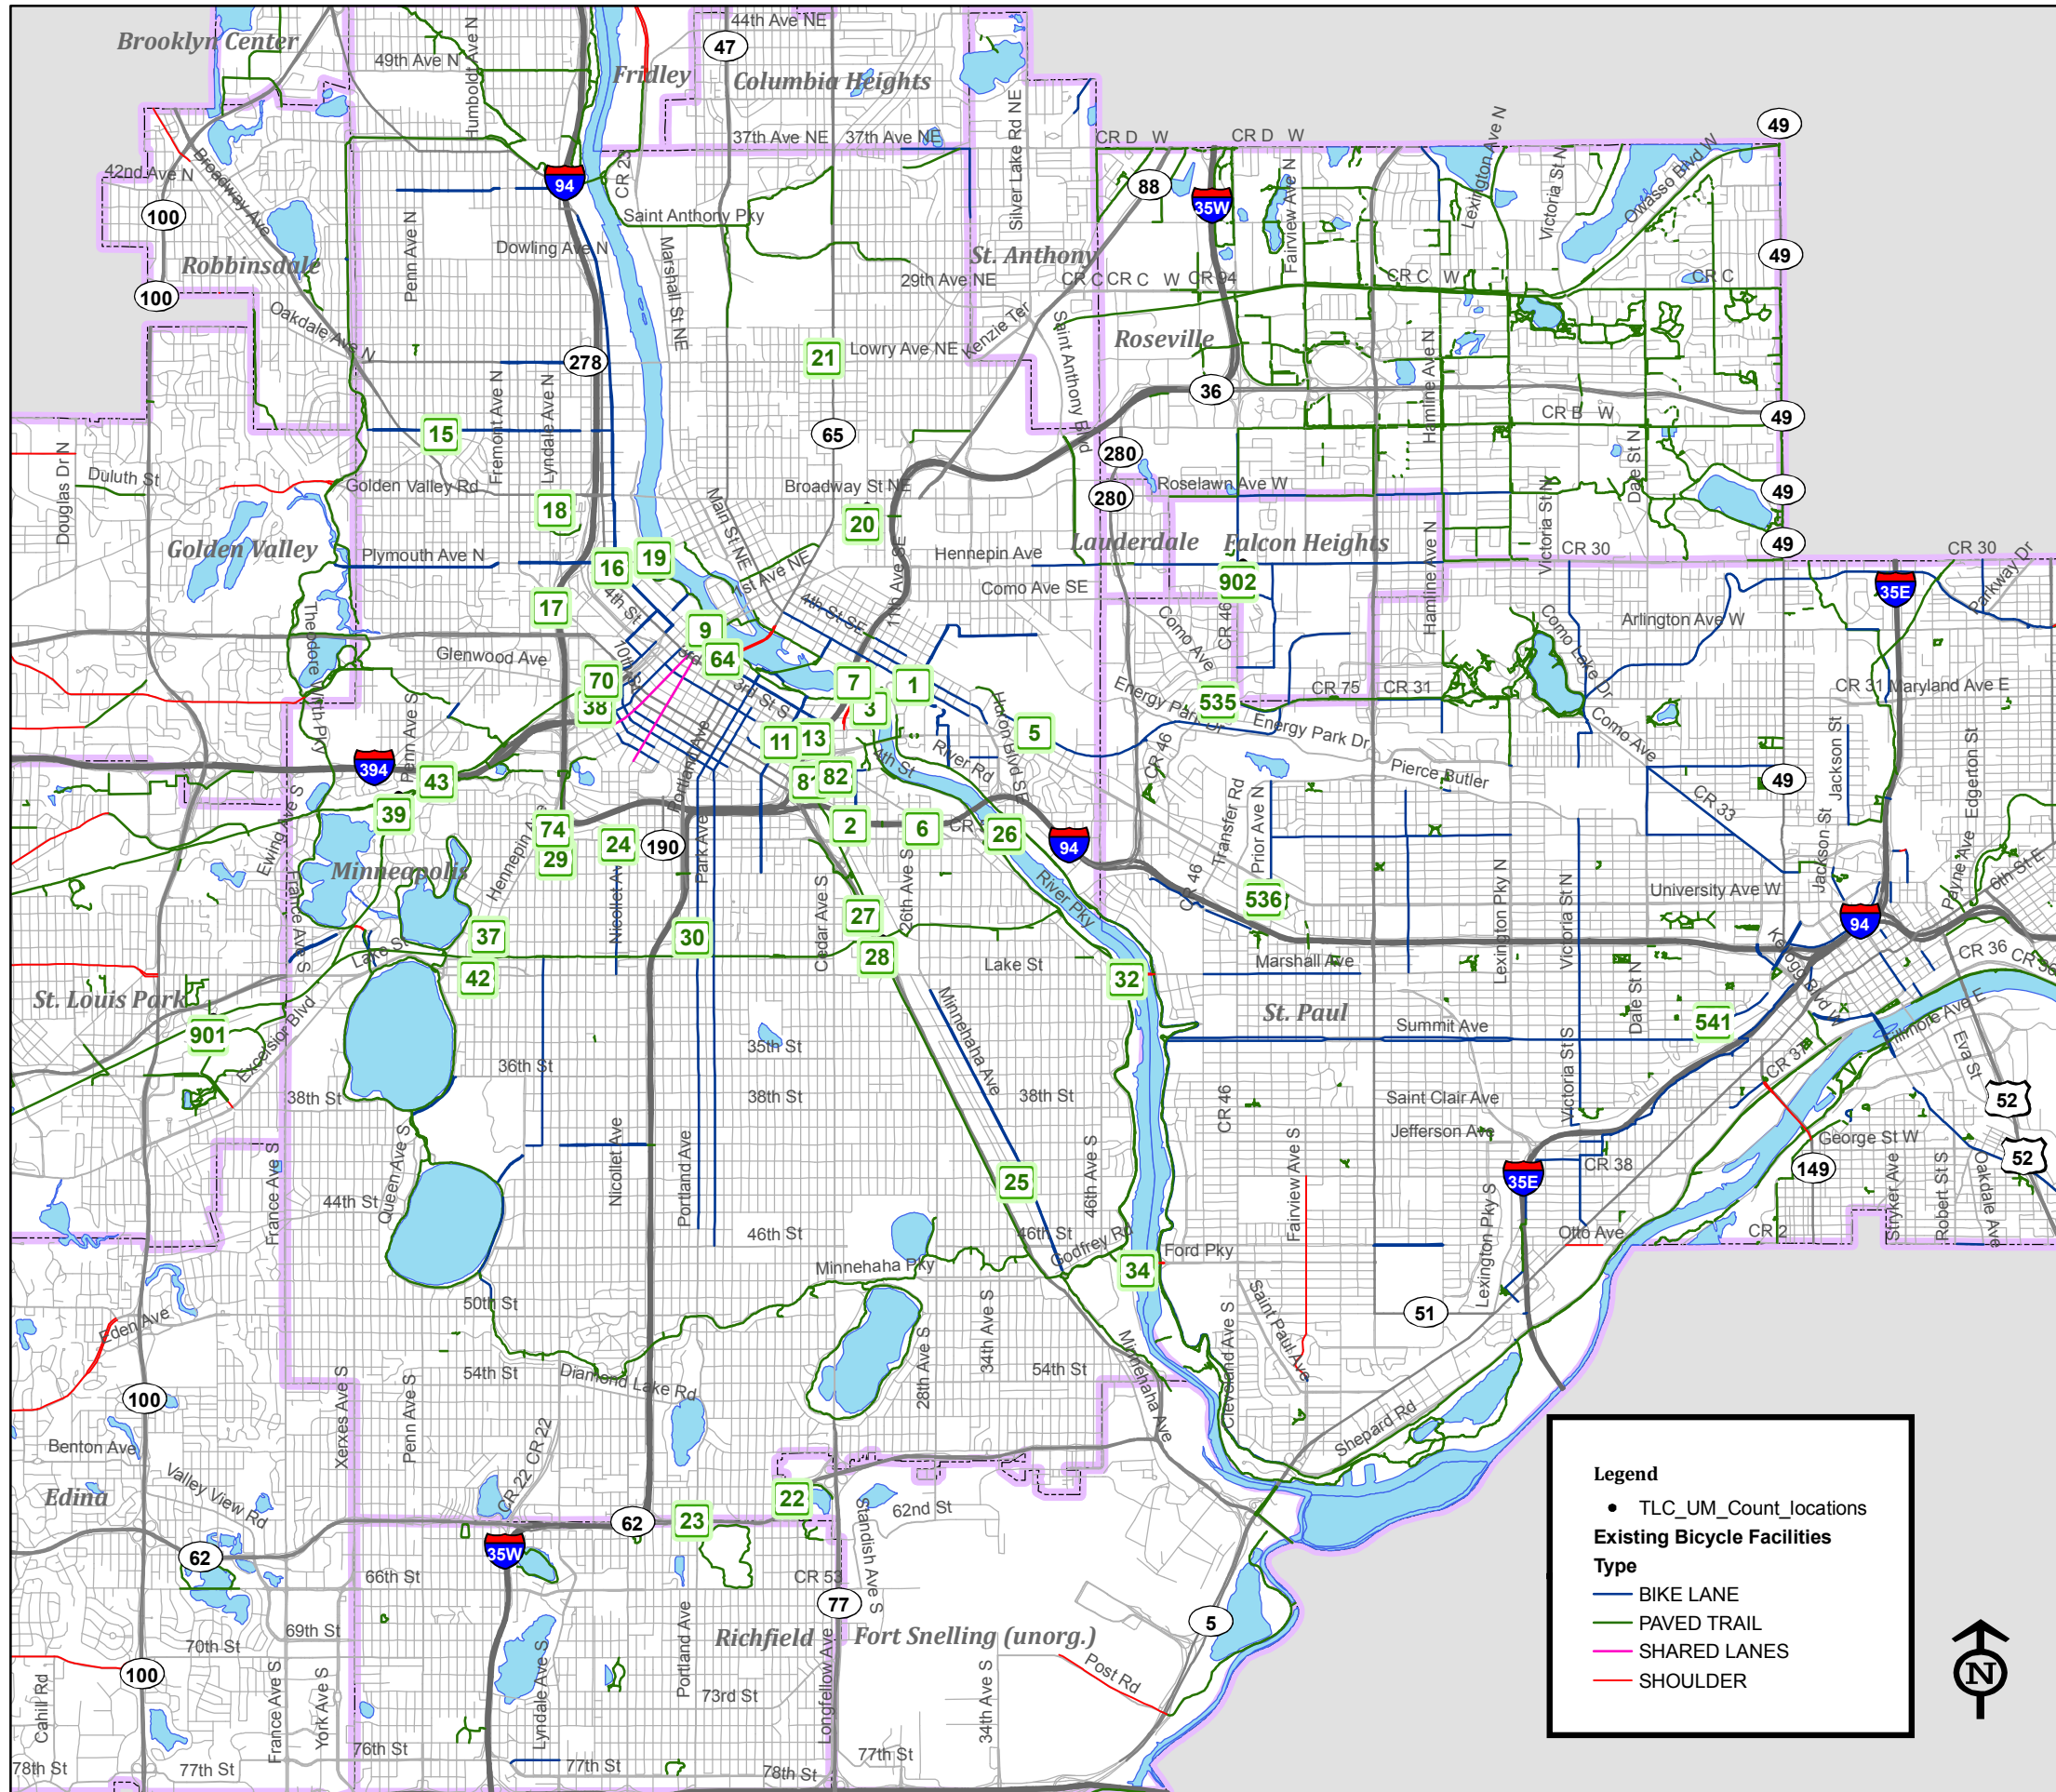

Transit for Livable Communities - Bike Walk Twin Cities - Fall 2010 Bicycle & Pedestrian Count Locations

ID	Location	Community
1	15th Ave SE north of University Ave SE	MINNEAPOLIS
2	20th Ave S, over I-94	MINNEAPOLIS
3	Bridge #9 over Mississippi River	MINNEAPOLIS
5	U of M Transitway, east of 25th Ave SE	MINNEAPOLIS
6	Riverside Ave, over I-94	MINNEAPOLIS
7	10th Ave bridge over Mississippi River	MINNEAPOLIS
9	Hennepin Ave Bridge over Mississippi River	MINNEAPOLIS
11	Hiawatha LRT Trail, south of 11th Ave S	MINNEAPOLIS
13	Washington Ave S, over I-35W	MINNEAPOLIS
15	26th Ave N, east of Penn Ave N	MINNEAPOLIS
16	2nd St N south of Plymouth Ave	MINNEAPOLIS
17	7th St N, over I-94	MINNEAPOLIS
18	Lyndale Ave N, south of Broadway	MINNEAPOLIS
19	Plymouth Ave Bridge over Mississippi River	MINNEAPOLIS
20	Fillmore St NE, south of Broadway	MINNEAPOLIS
21	Central Ave NE, north of Lowry	MINNEAPOLIS
22	Bloomington Ave over Hwy 62	MINNEAPOLIS
23	Portland Ave, over Hwy 62	MINNEAPOLIS
24	Franklin Ave, west of Nicollet	MINNEAPOLIS
25	42nd St E, east of Minnehaha Ave. S	MINNEAPOLIS
26	Franklin Ave Bridge over Mississippi River	MINNEAPOLIS
27	Sabo Bridge over Hiawatha Av	MINNEAPOLIS
28	28th St E, (Greenway) crossing Hiawatha	MINNEAPOLIS
29	Lyndale Ave S, north of Franklin	MINNEAPOLIS
30	Portland Ave S, north of 28th St	MINNEAPOLIS
32	Lake Street Bridge	MINNEAPOLIS
34	Ford Parkway Bridge over Mississippi River	MINNEAPOLIS
37	Hennepin Ave S, north of 28th St W	MINNEAPOLIS
38	Glenwood Ave west of Royalston Ave	MINNEAPOLIS
39	Cedar Lake Trail, west of Kennilworth Trail	MINNEAPOLIS
42	Midtown Greenway, west of Hennepin Ave	MINNEAPOLIS
43	Cedar Lake Trail, under I-394	MINNEAPOLIS
64	1st St S, West of 3rd Ave S	MINNEAPOLIS
70	Cedar Lake Trail, east of Royalston Ave	MINNEAPOLIS
74	Loring Bikeway Bridge over Lyndale Ave	MINNEAPOLIS
81	Cedar Ave, South of Riverside Ave	MINNEAPOLIS
82	Riverside Ave, east of Cedar Ave	MINNEAPOLIS
535	Como Ave W, west of Raymond	ST PAUL
536	University Ave, west of Prior	ST PAUL
541	Summit Ave, east of Western	ST PAUL
901	SW LRT Trail, east of Beltline Blvd	SAINT LOUIS PARK
902	Larpenteur Ave, east of Cleveland	FALCON HEIGHTS